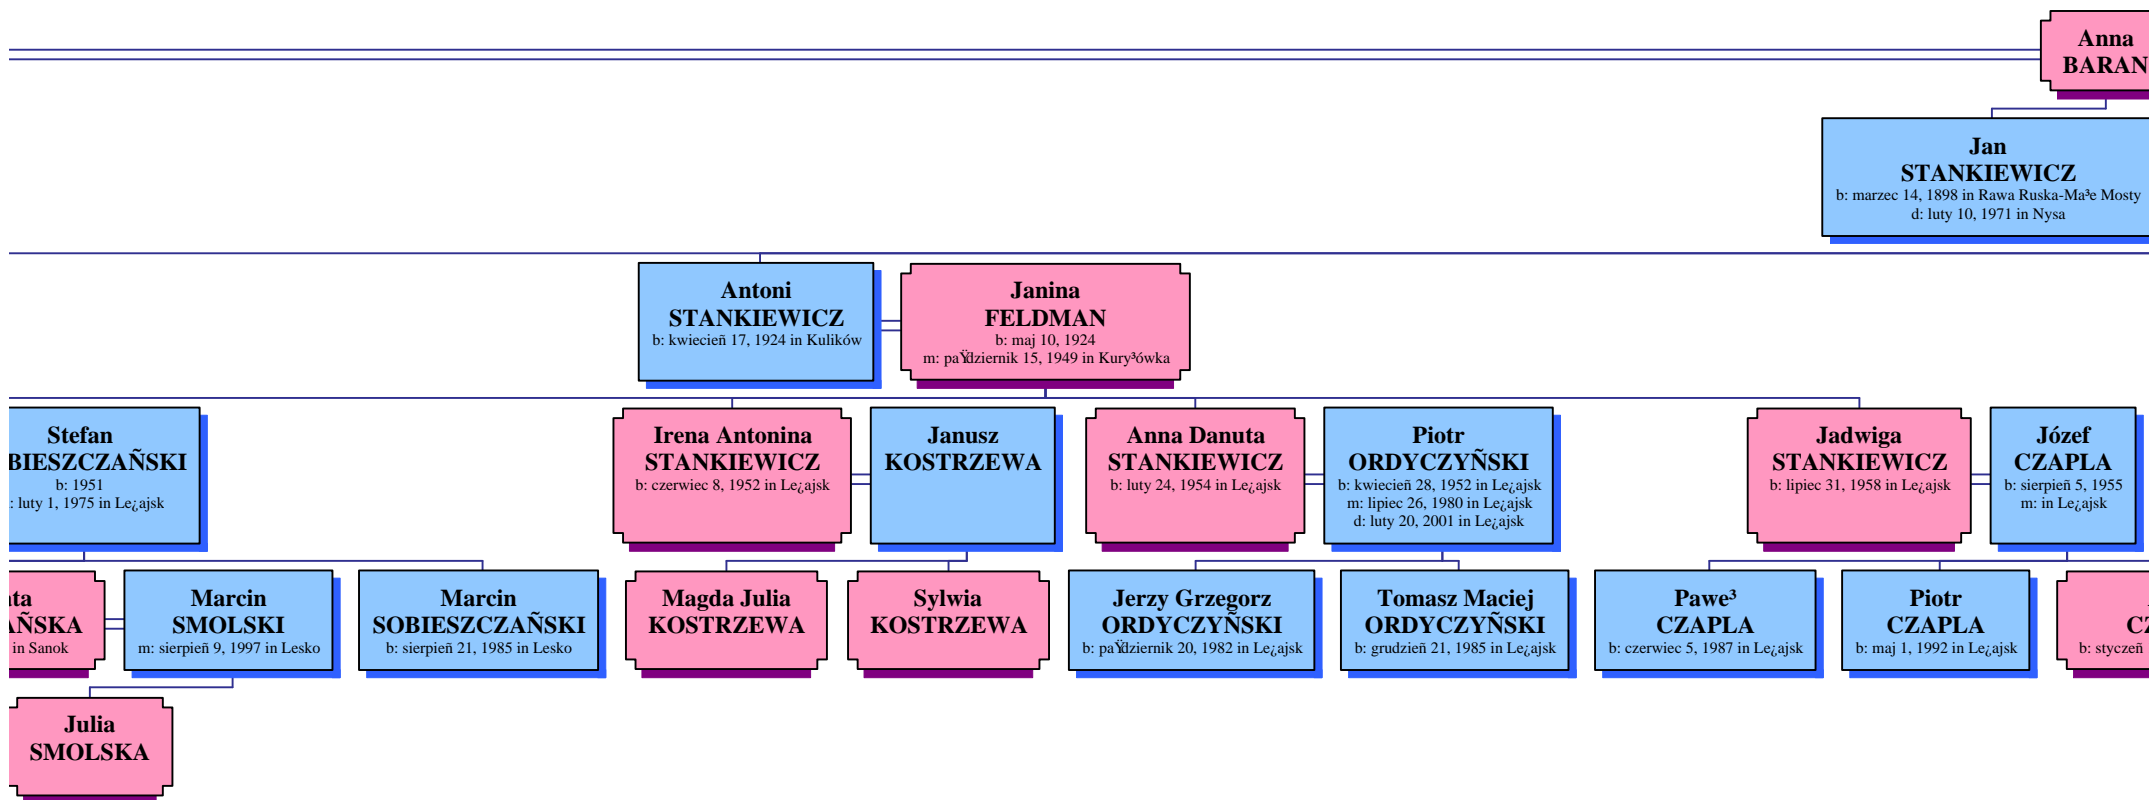

Hourglass Tree of K

f Karol Stankiewicz